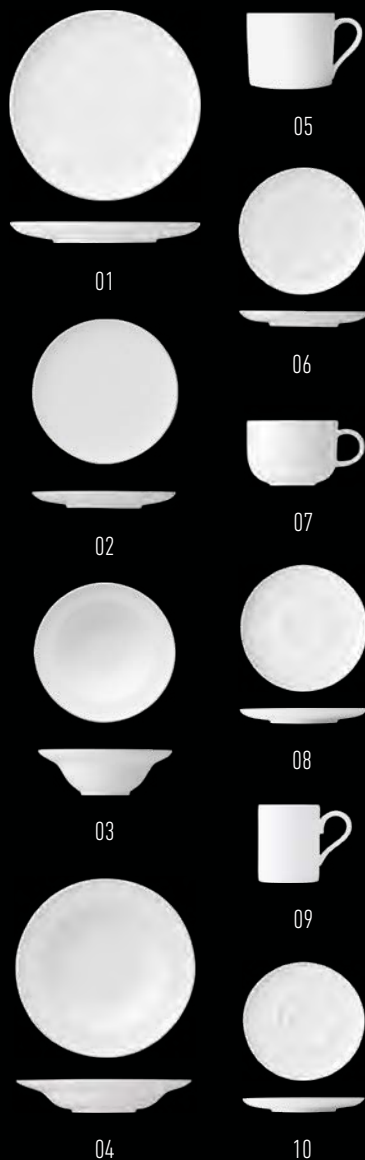

NIKKO
SINCE 1908

01

02

03

04

05

06

01	BQ169	Round Plate	17 cm	04	BQ170	Conical Bowl	11 cm
02	BQ168	Round Plate	21 cm	05	BQ171	Conical Bowl	14 cm
03	BQ167	Round Plate	27 cm	06	BQ172	Straight Side Bowl	11 cm

The stunning lines and the soft coupe shapes of the Flash collection draw the eye to really focus on the culinary art created on the plate.

FLASH

01	BQ231	Coupe Plate	30 cm	02	BQ205	Coupe Plate	18.5 cm	03	BQ210	Deep Bowl	26.5 cm	07	BQ213	Cappuccino Cup	25 cl / 8.45 oz
	B0835	Coupe Plate	27 cm		BQ206	Coupe Plate	16.5 cm	04	BQ208	Rim Pasta Plate	26 cm	08	BQ214	Medium Saucer	15 cm
	BQ230	Coupe Plate	25 cm		BQ228	Coupe Plate	15 cm		BQ209	Rim Soup Plate	23.5 cm	09	BQ215	Espresso Cup	9 cl / 3 oz
	BQ229	Coupe Plate	20.5 cm		BQ207	Coupe Plate	14 cm	05	BQ211	Straight Teacup	24 cl / 8.4 oz	10	BQ216	Small Saucer	12.5 cm
								06	BQ212	Large Saucer	14 cm				

01 **BQ195** Silver Coupe Plate 27 cm
02 **BQ196** Silver Coupe Plate 18.5 cm
03 **BQ194** Silver Coupe Plate 16.5 cm

04 **BQ197** Silver Flat Platter 27.5 cm
05 **BQ198** Gold Flat Platter 27.5 cm
06 **BQ199** Silver Rim Soup Bowl 20.5 cm

Subtle lines and refined shapes create a sophisticated and elegant design - the perfect way to present every culinary creation at the highest level.

EXQUISITE

01	BQ224	Rim Plate	31 cm	BQ218	Rim Plate	14 cm	BQ184	Bowl	17 cm		
	BQ173	Rim Plate	27 cm	BQ217	Rim Plate	11 cm	BQ185	Bowl	14 cm		
	BQ221	Rim Plate	25 cm	03	BQ175	Wide Rim Plate	23 cm	07	BQ181	Rim Soup Bowl	24 cm
	BQ220	Rim Plate	21 cm	04	BQ176	Flat Rim Plate	25 cm	08	BQ223	Deep Plate	28 cm
02	BQ174	Rim Plate	18 cm		BQ177	Flat Rim Plate	15.5 cm		BQ222	Deep Plate	22.5 cm
	BQ219	Rim Plate	15.5 cm	05	BQ182	Oatmeal Bowl	15.5 cm	09	V1769	Oval Platter	26 cm
				06	BQ183	Bowl	23.5 cm	10	BQ180	Square Flat Rim	25 cm